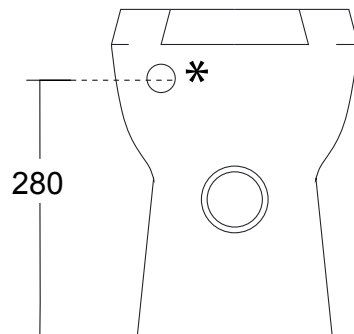

#### cod. VB1515

Vaso/Bidet scarico parete c/erogatore  
*Floor mounted Wc/Bidet with Wall-trap with regulator*

#### Misure:

*Measures:*

L 39 P 49 H 41 cm / 15 kg

CE EN 997:2018

\* erogatore acqua