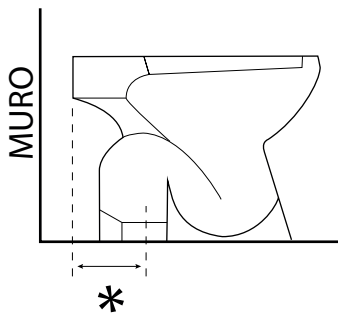

SCHEDA TECNICA

TECHNICAL SHEET

FLY

cod. VA1631

Vaso scarico a pavimento champagne
Floor mounted WC with floor-trap champagne

cod. VA1632

Vaso scarico a parete champagne
Floor mounted WC with wall-trap champagne

Misure:

Measures:

L 39 P 49 H 41 cm / 15 kg

CE EN 997:2018

* La distanza del centro foro scarico terra e riferita alla fine della base del sanitario, e non al muro

* The distance of the drainage hole center ground is related to the end of the sanitary base and not to the wall