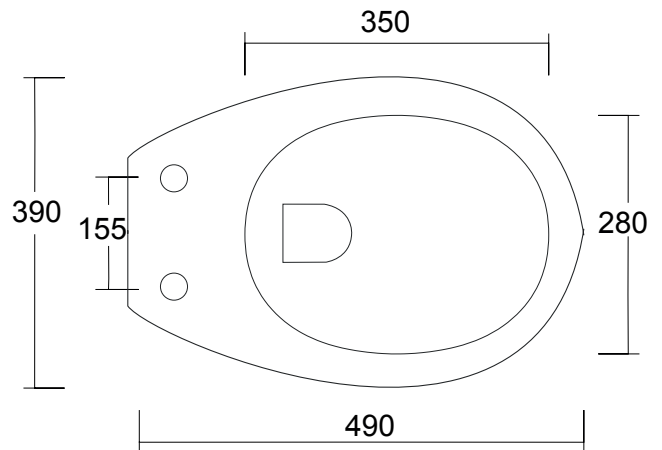

SCHEDA TECNICA

TECHNICAL SHEET

FLY

cod. VA1631

Vaso scarico a pavimento champagne
Floor mounted WC with floor-trap champagne

cod. VA1632

Vaso scarico a parete champagne
Floor mounted WC with wall-trap champagne

Misure:

Measures:

L 39 P 49 H 41 cm / 15 kg

CE EN 997:2018

* La distanza del centro foro scarico terra e riferita alla fine della base del sanitario, e non al muro

* The distance of the drainage hole center ground is related to the end of the sanitary base and not to the wall