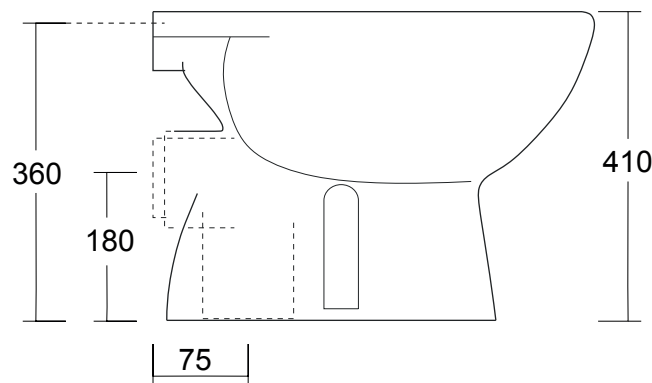

SCHEDA TECNICA

TECHNICAL SHEET

FLY

cod. VA1631

Vaso scarico a pavimento champagne
Floor mounted WC with floor-trap champagne

cod. VA1632

Vaso scarico a parete champagne
Floor mounted WC with wall-trap champagne

Misure:

Measures:

L 39 P 49 H 41 cm / 15 kg

CE EN 997:2018

* La distanza del centro foro scarico terra e riferita alla fine della base del sanitario, e non al muro

* The distance of the drainage hole center ground is related to the end of the sanitary base and not to the wall