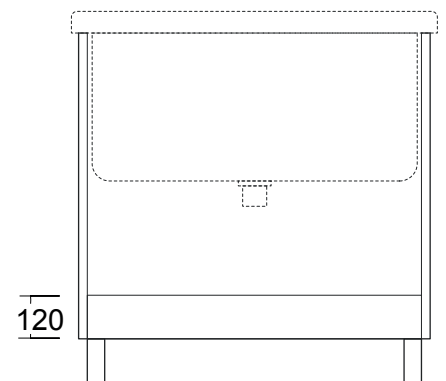

SCHEDA TECNICA

TECHNICAL SHEET

LAVANDERIA

cod. MO1785

Mobile Lavapanni Bianco
per cod. LV1784

*Support Cabinet White
for cod. LV1784*

Misure:
Measures:
L 58 P 58 H 83,5 cm

cod. MO1787/CF