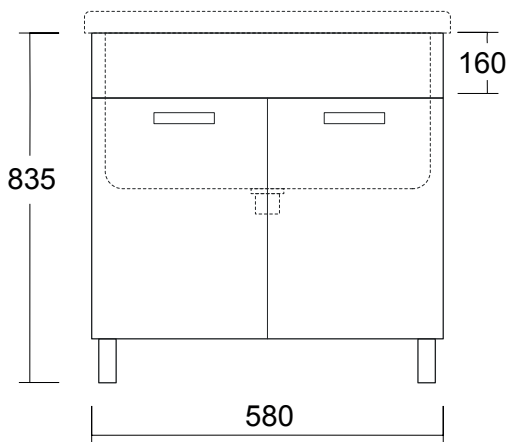

SCHEDA TECNICA

TECHNICAL SHEET

LAVANDERIA

cod. MO1785

Mobile Lavapanni Bianco
per cod. LV1784

*Support Cabinet White
for cod. LV1784*

Misure:
Measures:
L 58 P 58 H 83,5 cm

cod. MO1787/CF