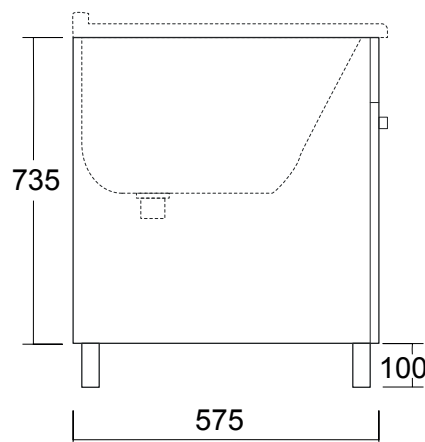

SCHEDA TECNICA

TECHNICAL SHEET

LAVANDERIA

cod. MO1785

Mobile Lavapanni Bianco
per cod. LV1784

*Support Cabinet White
for cod. LV1784*

Misure:
Measures:
L 58 P 58 H 83,5 cm

cod. MO1787/CF