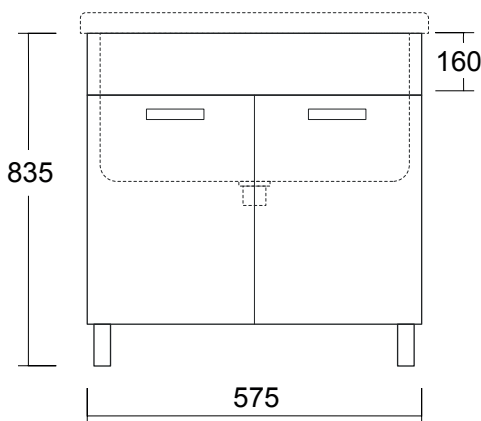

SCHEDA TECNICA

TECHNICAL SHEET

LAVANDERIA

cod. MO1783

Mobile Bianco per
cod. LV1782/LV2666/LV2796

*Support Cabinet White for
cod. LV1782/LV2666/LV2796*

Misure:

Measures:

L 57,5 P 48 H 83,5 cm

cod. MO1787/CF

CAFFE'

cod. MO1787/RS

ROVERE SBIANCATO

cod. MO1787/BG

BEIGE

ALTRE COLORAZIONI
Other colours