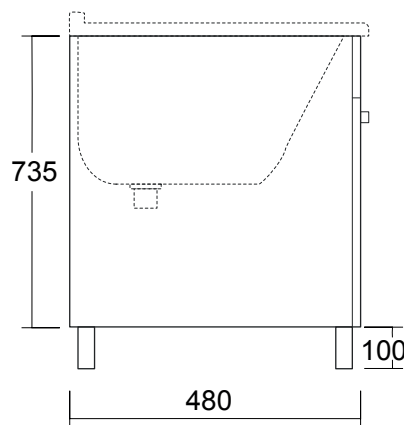

SCHEDA TECNICA

TECHNICAL SHEET

LAVANDERIA

cod. MO1783

Mobile Bianco per
cod. LV1782/LV2666/LV2796

*Support Cabinet White for
cod. LV1782/LV2666/LV2796*

Misure:

Measures:

L 57,5 P 48 H 83,5 cm

cod. MO1787/CF

CAFFE'

cod. MO1787/RS

ROVERE SBIANCATO

cod. MO1787/BG

BEIGE

ALTRE COLORAZIONI
Other colours