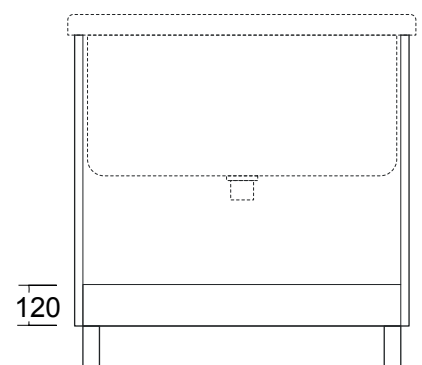

SCHEDA TECNICA

TECHNICAL SHEET

LAVANDERIA

cod. MO1783

Mobile Bianco per
cod. LV1782/LV2666/LV2796

*Support Cabinet White for
cod. LV1782/LV2666/LV2796*

Misure:

Measures:

L 57,5 P 48 H 83,5 cm

cod. MO1787/CF

CAFFE'

cod. MO1787/RS

ROVERE SBIANCATO

cod. MO1787/BG

BEIGE

ALTRE COLORAZIONI
Other colours