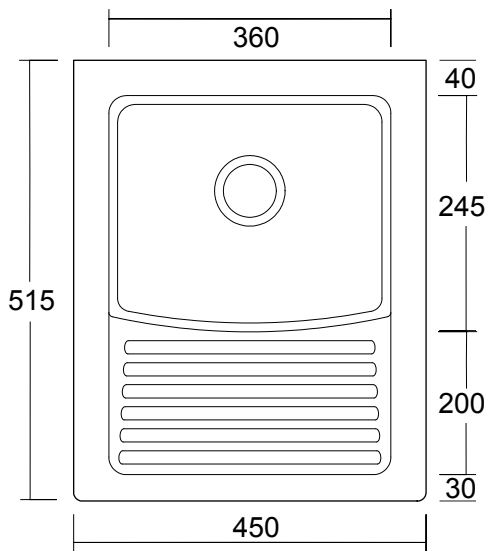

SCHEDA TECNICA

TECHNICAL SHEET

LAVANDERIA

cod. LV1778

Lavapanni
Wash-tube

Misure:

Measures:

L 45 P 51,5 H 26 cm / 13 kg

CE EN 14688: 2015

*OPZIONALE: Mobile abbinato cod. MO1779

*Optional: Matched with support cabinet cod. MO1779