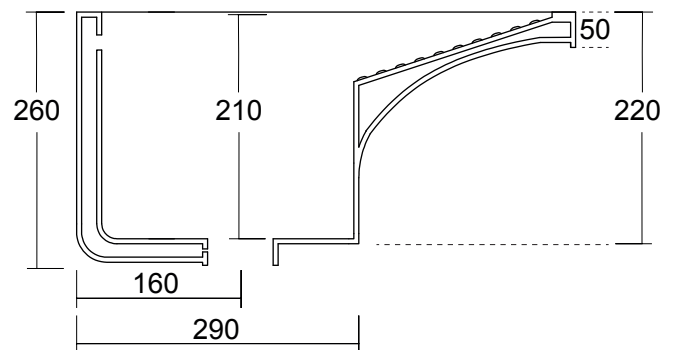

*OPZIONALE: Mobile abbinato cod. MO1779

*Optional: Matched with support cabinet cod. MO1779